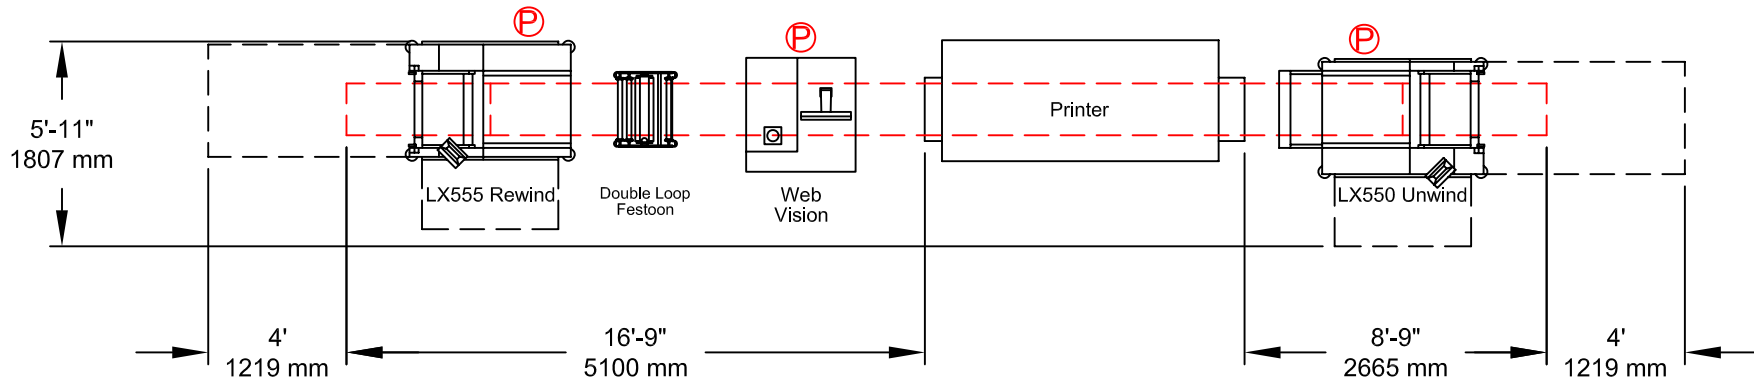

Web Vision with LX Roll-to-Roll

Ⓟ Power Location

--- Service Area

--- Paper Path

This is the floor plan for Web Vision installed with an LX Roll-to-Roll system, as an example of a typical Web Vision in-line solution. For a floor plan of Web Vision connected to a specific printer with a specific feeding and finishing solution, please contact your Lasermix Roll Systems representative.