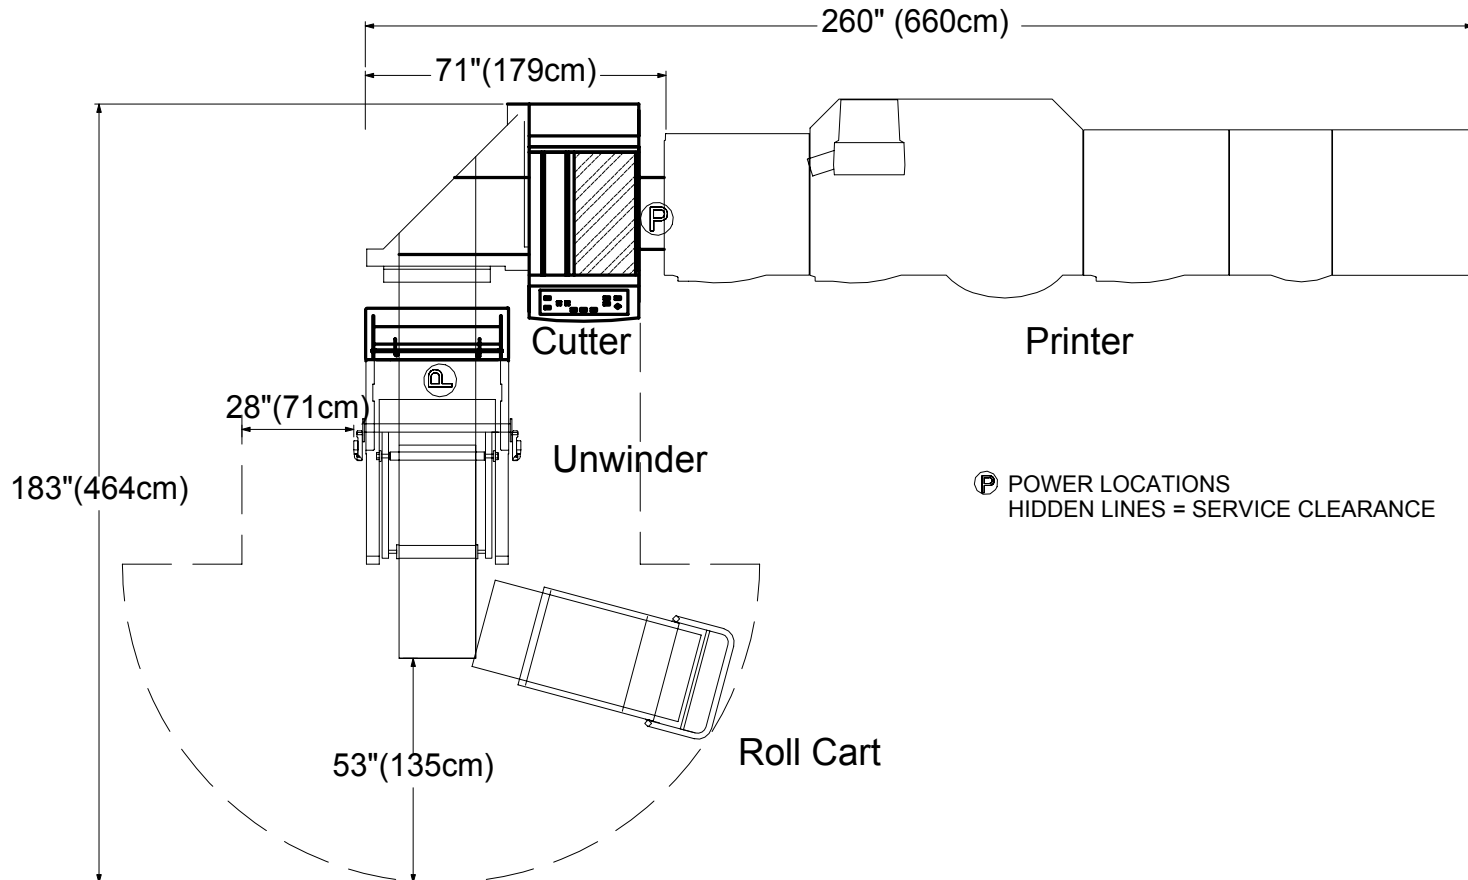

## DocuSheeter LS

This is the footprint for the standard straight-line configuration of the DocuSheeter LS.

Lasermax  
Roll Systems

## DocuSheeter LS

This is the footprint for the right-angle configuration of the DocuSheeter LS. For the straight-line configuration, please see the preceding page.