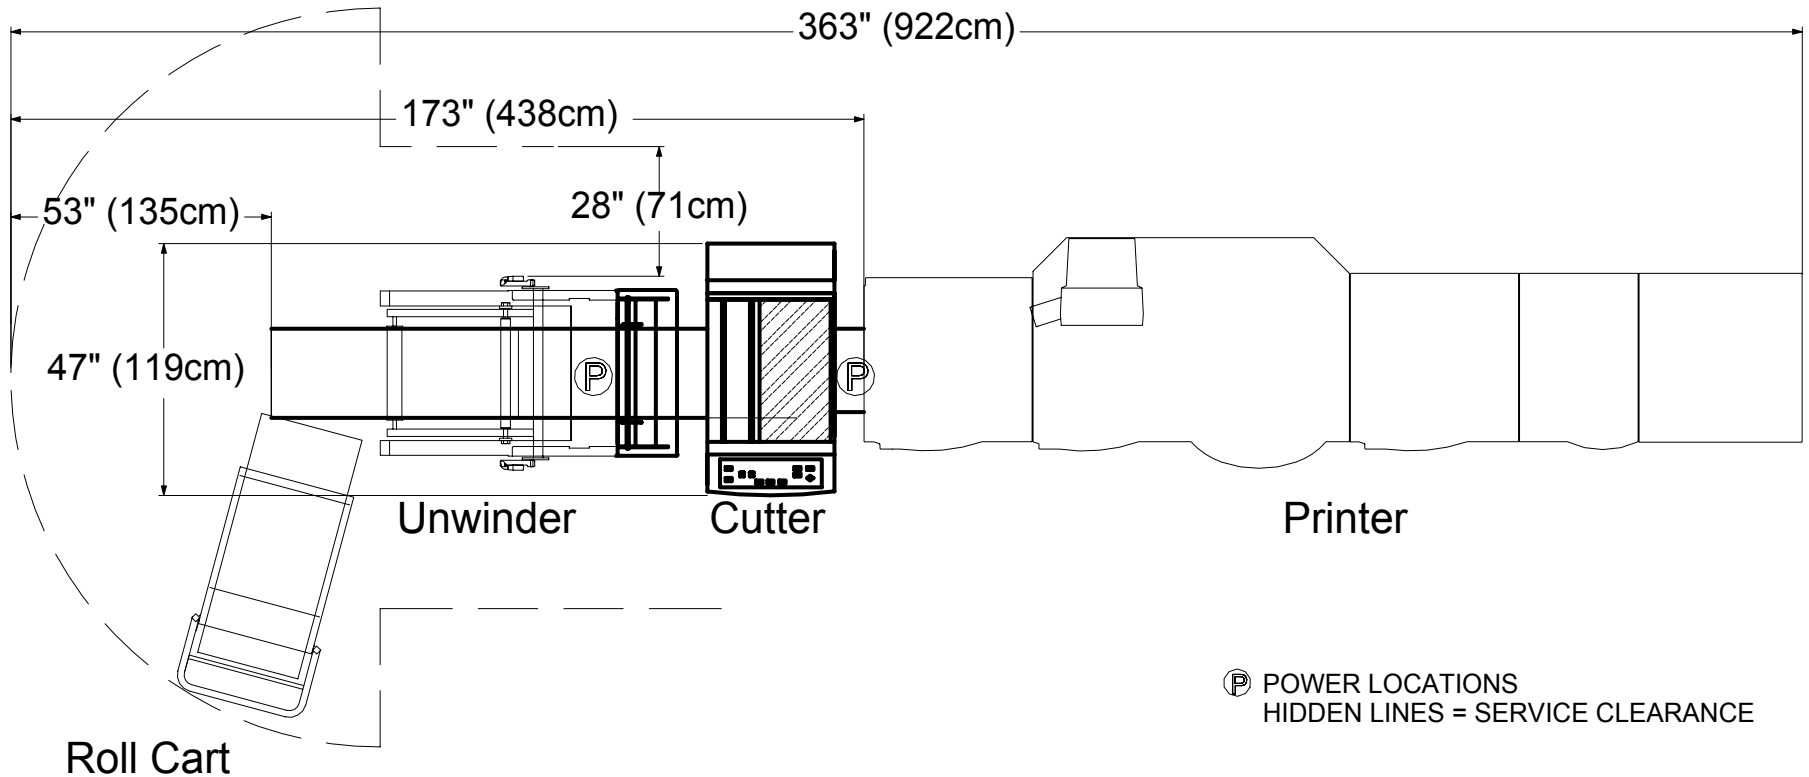

Lasermax  
Roll Systems

## DocuSheeter LS

This is the footprint for the standard straight-line configuration of the DocuSheeter LS.

Lasermax  
Roll Systems

## DocuSheeter LS

This is the footprint for the right-angle configuration of the DocuSheeter LS. For the straight-line configuration, please see the preceding page.