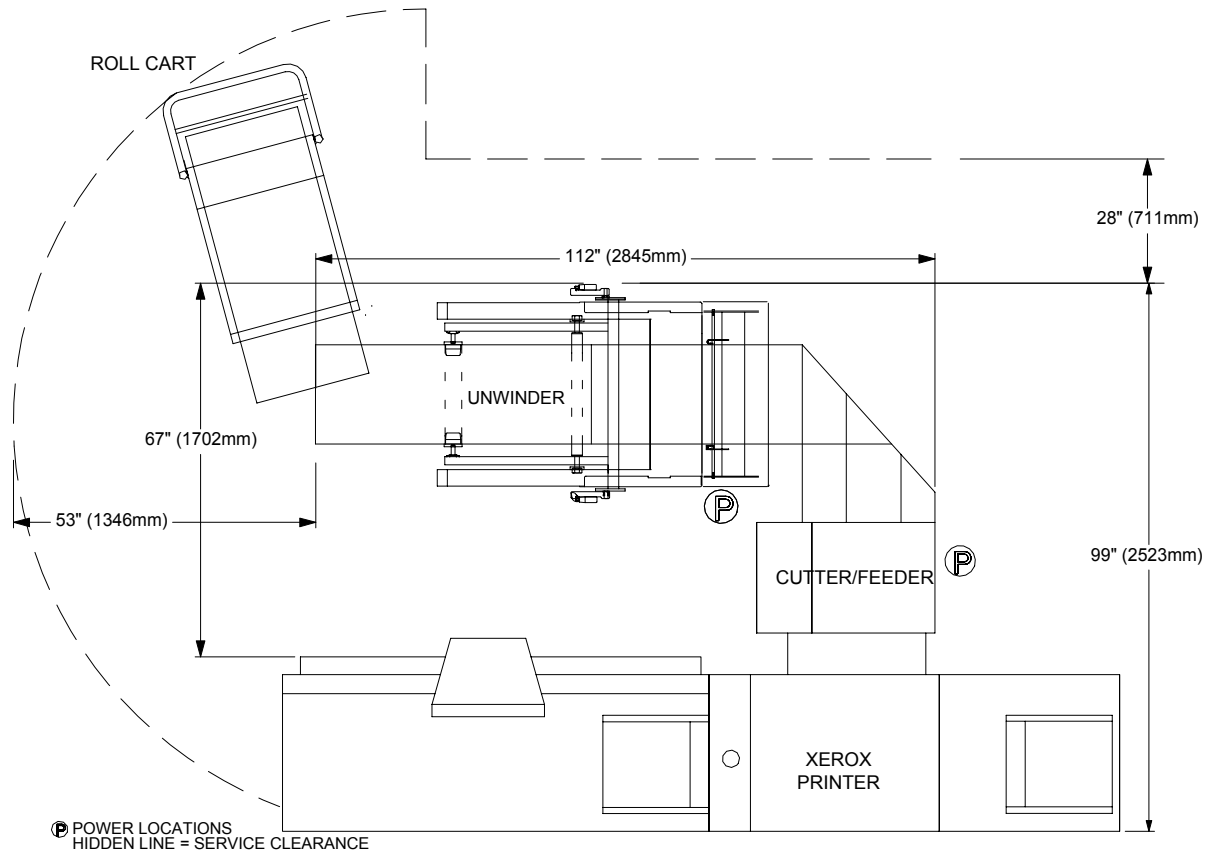

Lasermix  
Roll Systems

## DocuSheeter DP

This is the footprint for the standard configuration of the DocuSheeter DP for Xerox DocuPrint 1xx and DocuTech 1xx HighLight Color printers. For other possible configurations, please contact your Lasermix Roll representative.