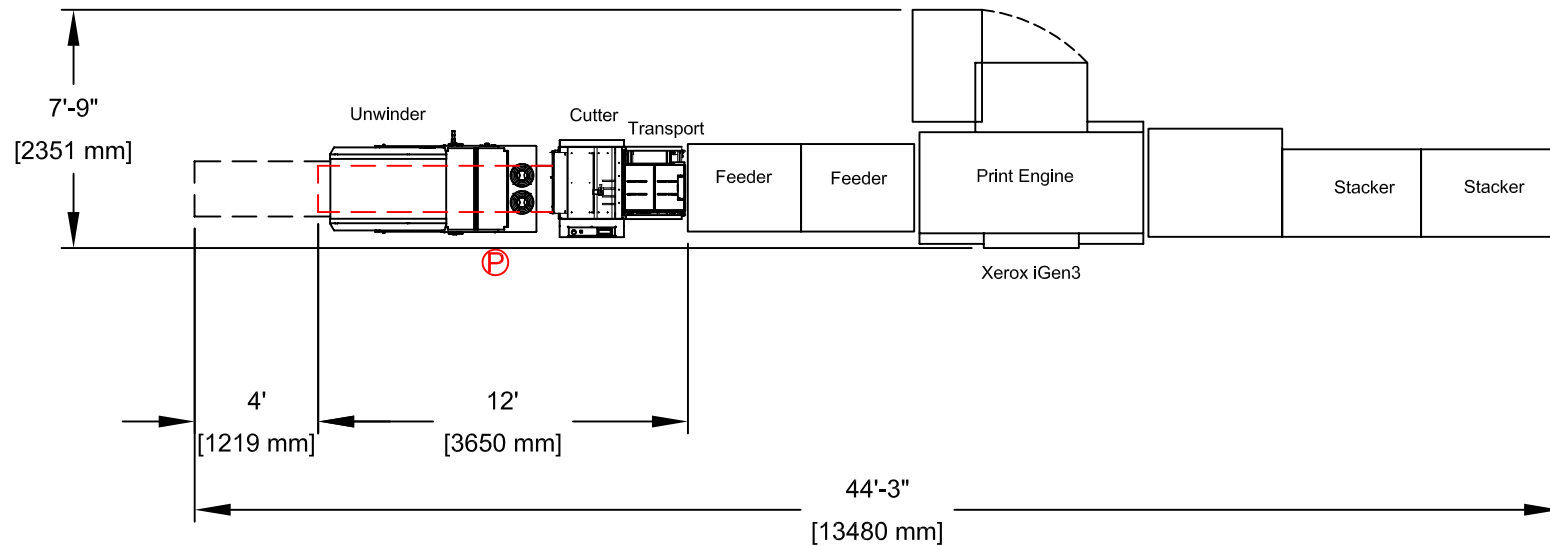

DocuSheeter iG

Xerox iGen3 90, 110

- Ⓟ Power Location
- - - Service Area
- - - Paper Path

This is the footprint for the standard, straight-line configuration of the DocuSheeter iG on the Xerox iGen3 printers.